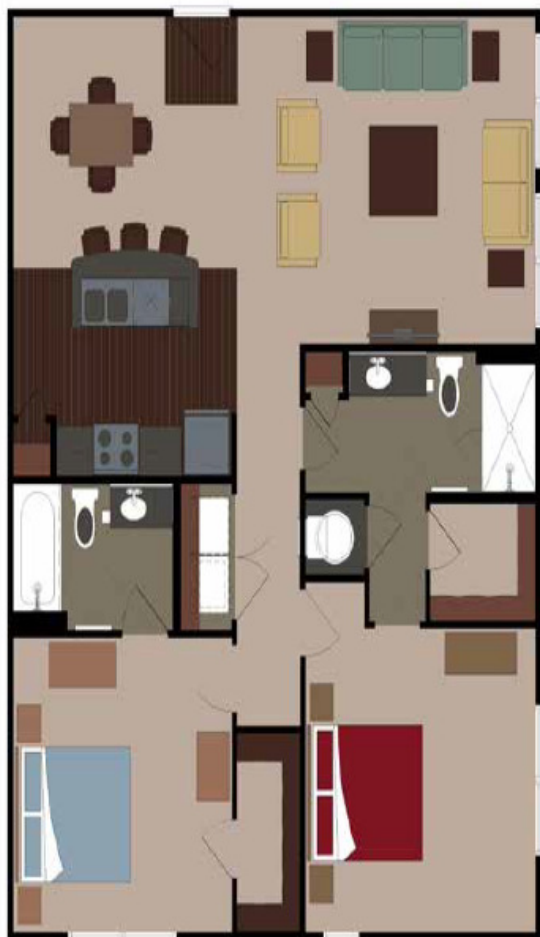

29 NORTH

The New Direction for luxury Living

The Broyhill— 1 bedroom/1 bath 715 sq.ft.

The Catawba— 2 bedroom/2 bath 1058sq.ft.

The Grove— 2 bedroom/2 bath 1092 sq.ft.

The Viewmont— 3 bedroom/2 bath 1308 sq.ft.