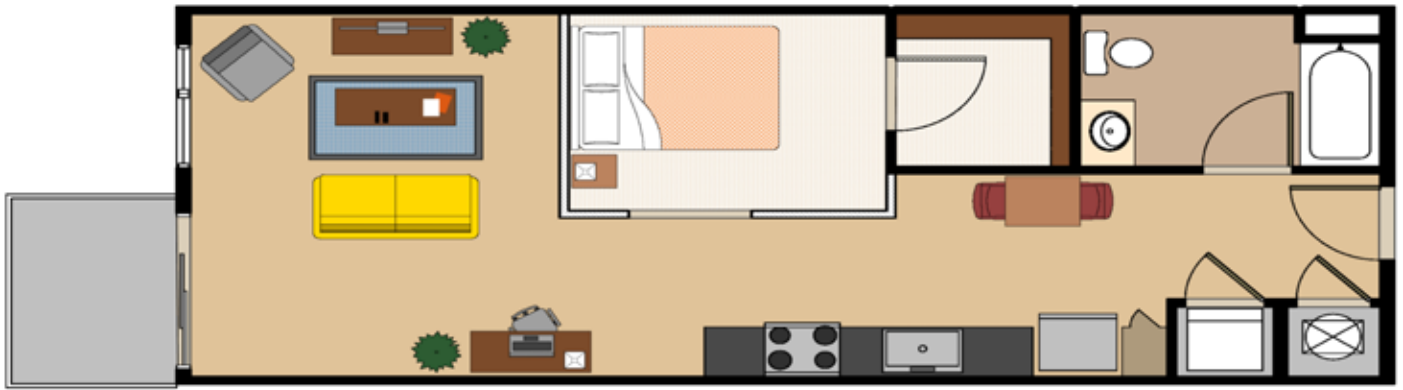

the nook

2 BED : 2 BATH

1,050 SF

LIVE IT UP | brand new construction
modern finishes
in-home laundry
walkable neighborhood
skyline views

MYNICHEAPARTMENTS.COM// 704-519-4615

THE DEVELOPER RESERVES THE RIGHT TO MAKE MODIFICATIONS IN MATERIALS, SPECIFICATIONS, PLANS, DESIGNS, SCHEDULING AND DELIVERY OF THE HOMES WITHOUT PRIOR NOTICE.

STUDIO

580 SF

LIVE IT UP | brand new construction
modern finishes
in-home laundry
walkable neighborhood
skyline views

MYNICHEAPARTMENTS.COM// 704-519-4615

THE DEVELOPER RESERVES THE RIGHT TO MAKE MODIFICATIONS IN MATERIALS, SPECIFICATIONS, PLANS, DESIGNS, SCHEDULING AND DELIVERY OF THE HOMES WITHOUT PRIOR NOTICE.