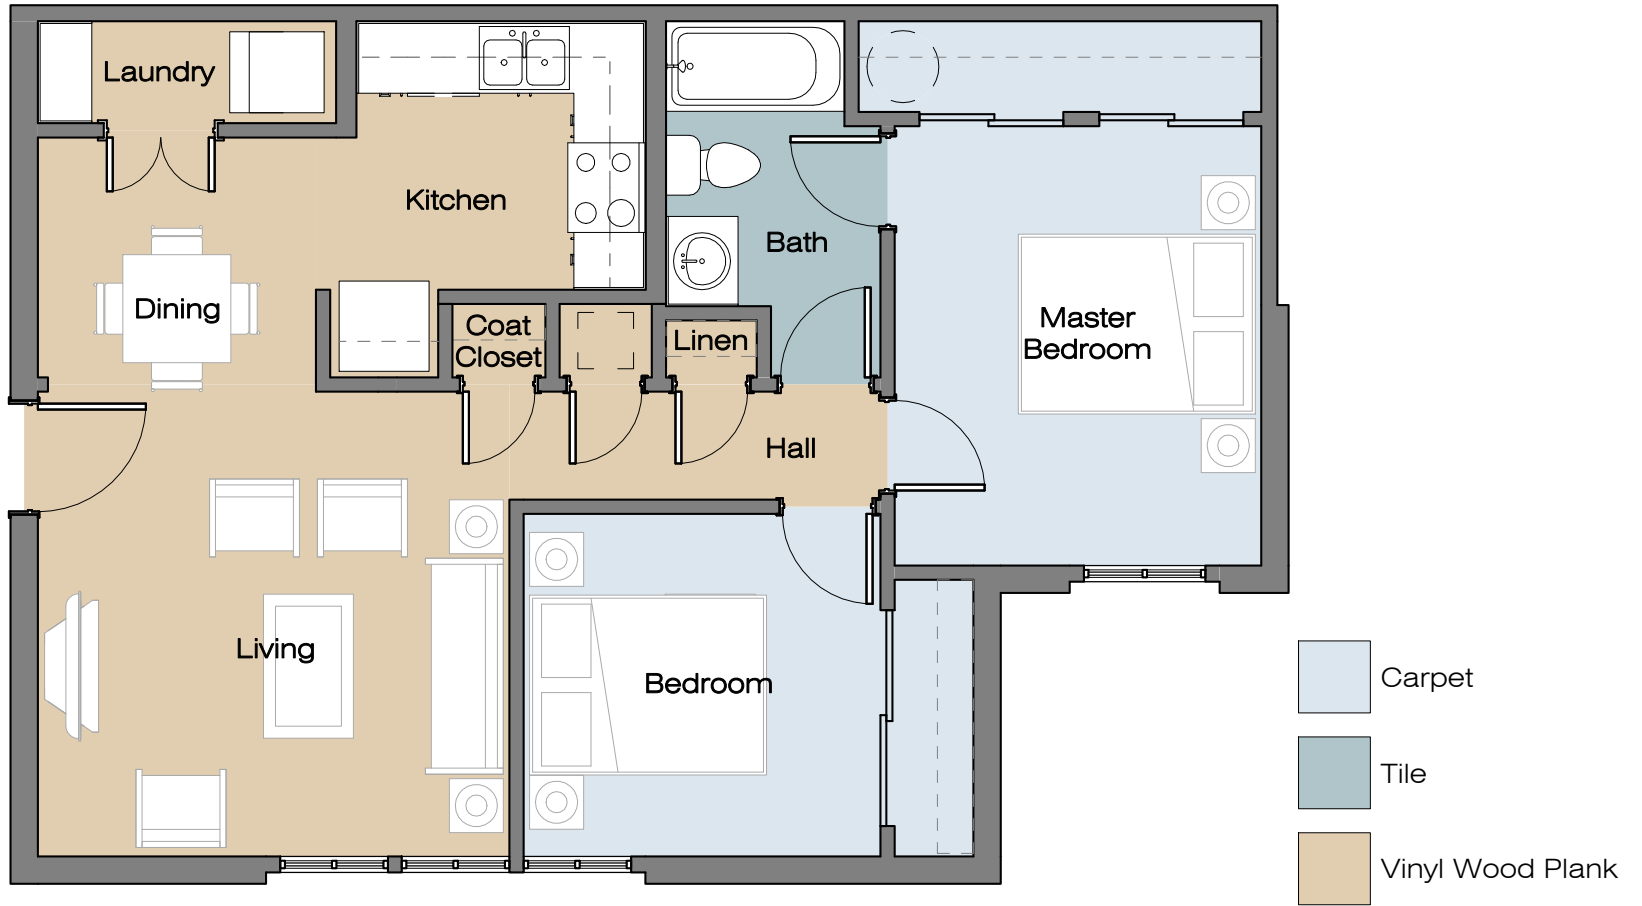

3/16" = 1'-0"

- Carpet
- Tile
- Vinyl Wood Plank

First Floor
 3/16" = 1'-0"

12/8/2014 3:25:06 PM

Lakeside Apartments Renovation

One Bedroom Handicapped Accessible Unit
 12.8.2014

-  Carpet
-  Tile
-  Vinyl Wood Plank

First Floor
 3/16" = 1'-0"

First Floor

3/16" = 1'-0"

12/8/2014 3:25:19 PM

Lakeside Apartments Renovation

Two Bedroom Unit
12.8.2014

First Floor

3/16" = 1'-0"

12/8/2014 3:25:24 PM

Lakeside Apartments Renovation

Three Bedroom Unit
12.8.2014