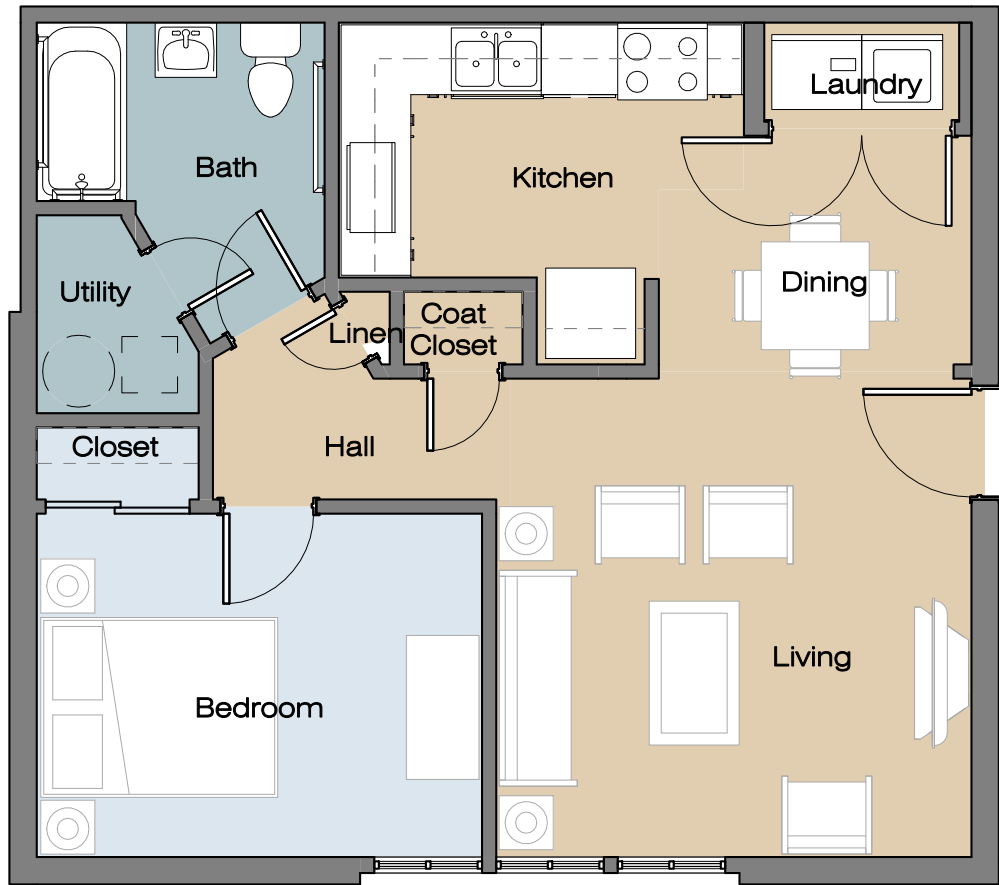

3/16" = 1'-0"

- Carpet
- Tile
- Vinyl Wood Plank

First Floor
 3/16" = 1'-0"

12/8/2014 3:25:06 PM

Lakeside Apartments Renovation

One Bedroom Handicapped Accessible Unit
 12.8.2014

-  Carpet
-  Tile
-  Vinyl Wood Plank

First Floor
 3/16" = 1'-0"

First Floor

3/16" = 1'-0"

12/8/2014 3:25:19 PM

Lakeside Apartments Renovation

Two Bedroom Unit
12.8.2014

First Floor

3/16" = 1'-0"

12/8/2014 3:25:24 PM

Lakeside Apartments Renovation

Three Bedroom Unit
12.8.2014