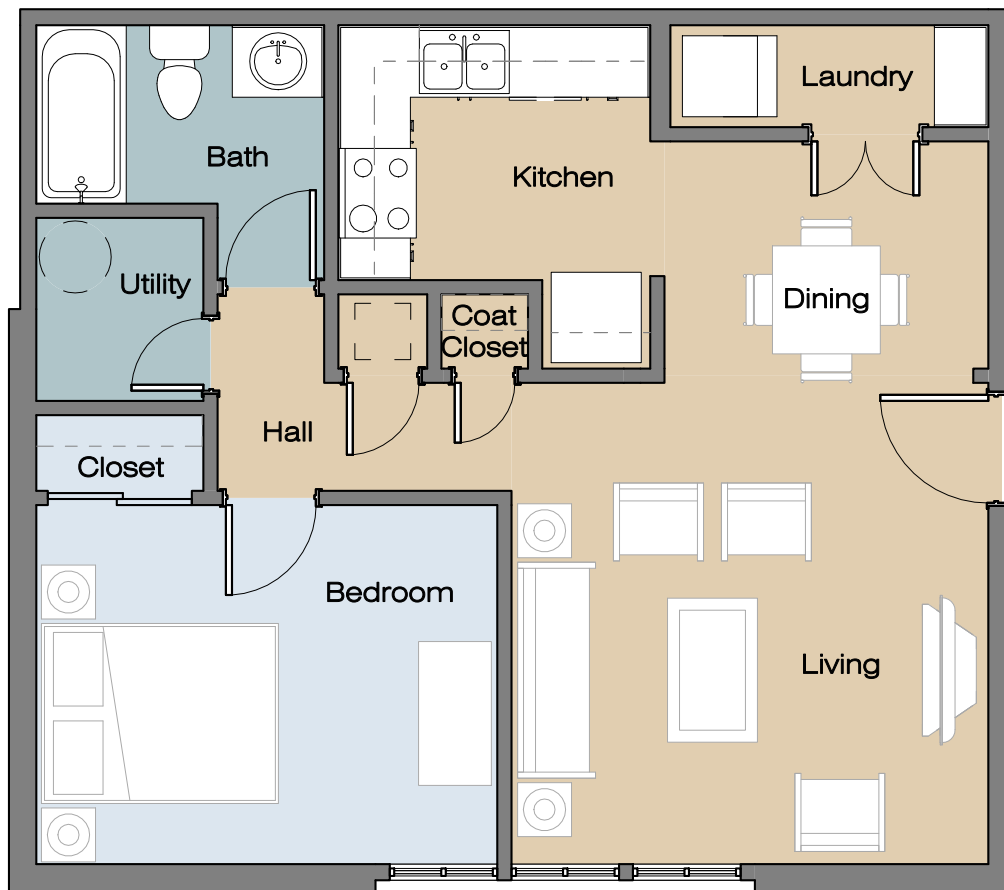

3/16" = 1'-0"

- Carpet
- Tile
- Vinyl Wood Plank

First Floor
 3/16" = 1'-0"

12/8/2014 3:25:06 PM

Lakeside Apartments Renovation

One Bedroom Handicapped Accessible Unit
 12.8.2014

-  Carpet
-  Tile
-  Vinyl Wood Plank

First Floor
 3/16" = 1'-0"

First Floor

3/16" = 1'-0"

12/8/2014 3:25:19 PM

Lakeside Apartments Renovation

Two Bedroom Unit
12.8.2014

First Floor

3/16" = 1'-0"

12/8/2014 3:25:24 PM

Lakeside Apartments Renovation

Three Bedroom Unit
12.8.2014