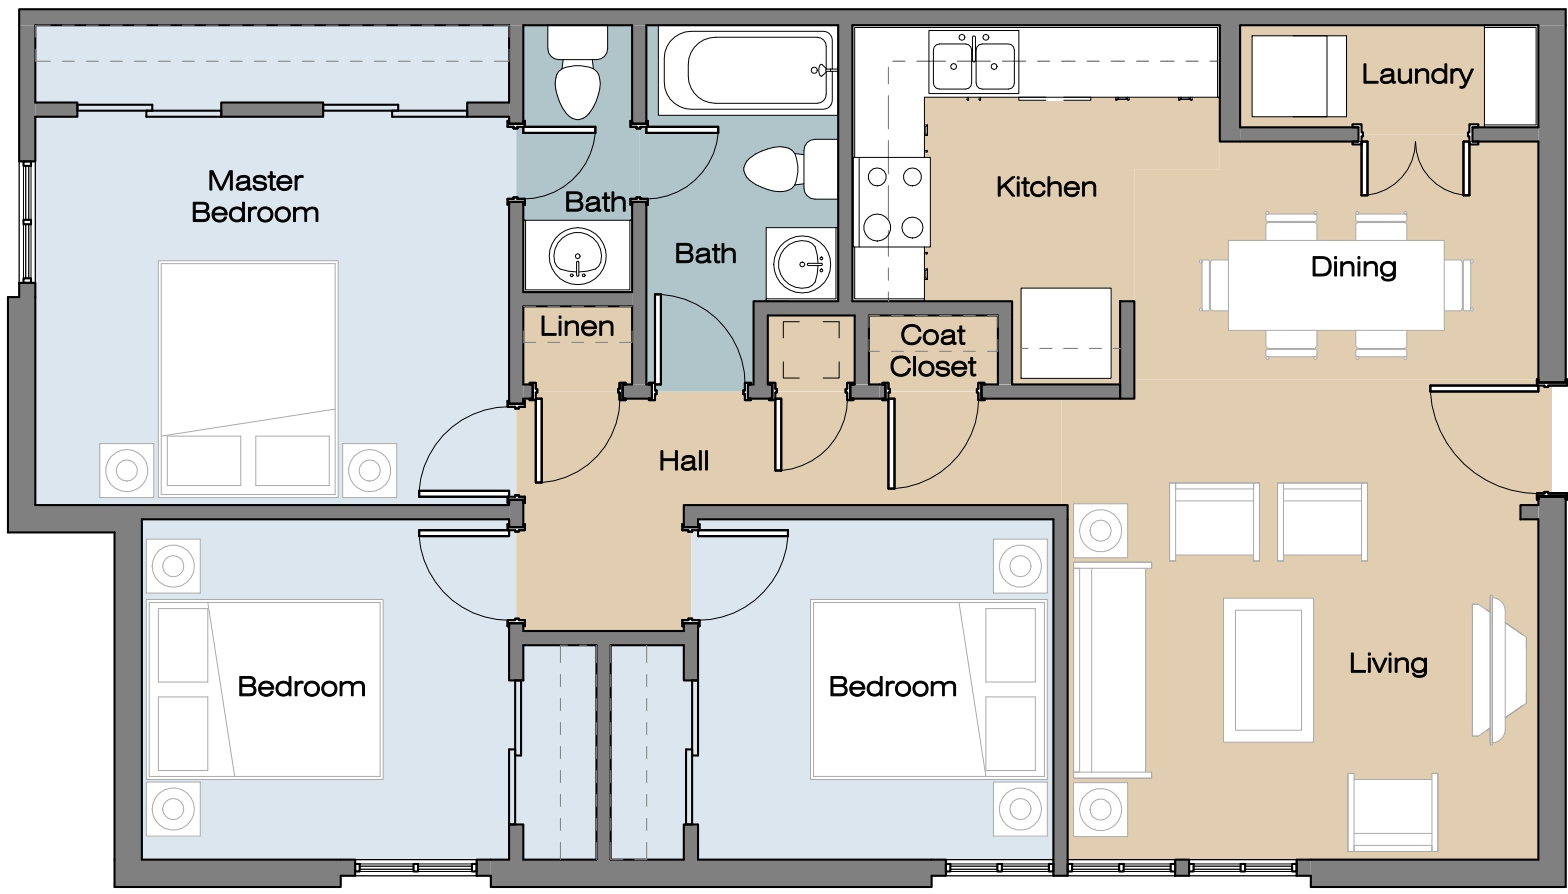

3/16" = 1'-0"

- Carpet
- Tile
- Vinyl Wood Plank

First Floor
 3/16" = 1'-0"

12/8/2014 3:25:06 PM

Lakeside Apartments Renovation

One Bedroom Handicapped Accessible Unit
 12.8.2014

-  Carpet
-  Tile
-  Vinyl Wood Plank

First Floor
 3/16" = 1'-0"

First Floor

3/16" = 1'-0"

12/8/2014 3:25:19 PM

Lakeside Apartments Renovation

Two Bedroom Unit
12.8.2014

First Floor

3/16" = 1'-0"

12/8/2014 3:25:24 PM

Lakeside Apartments Renovation

Three Bedroom Unit
12.8.2014