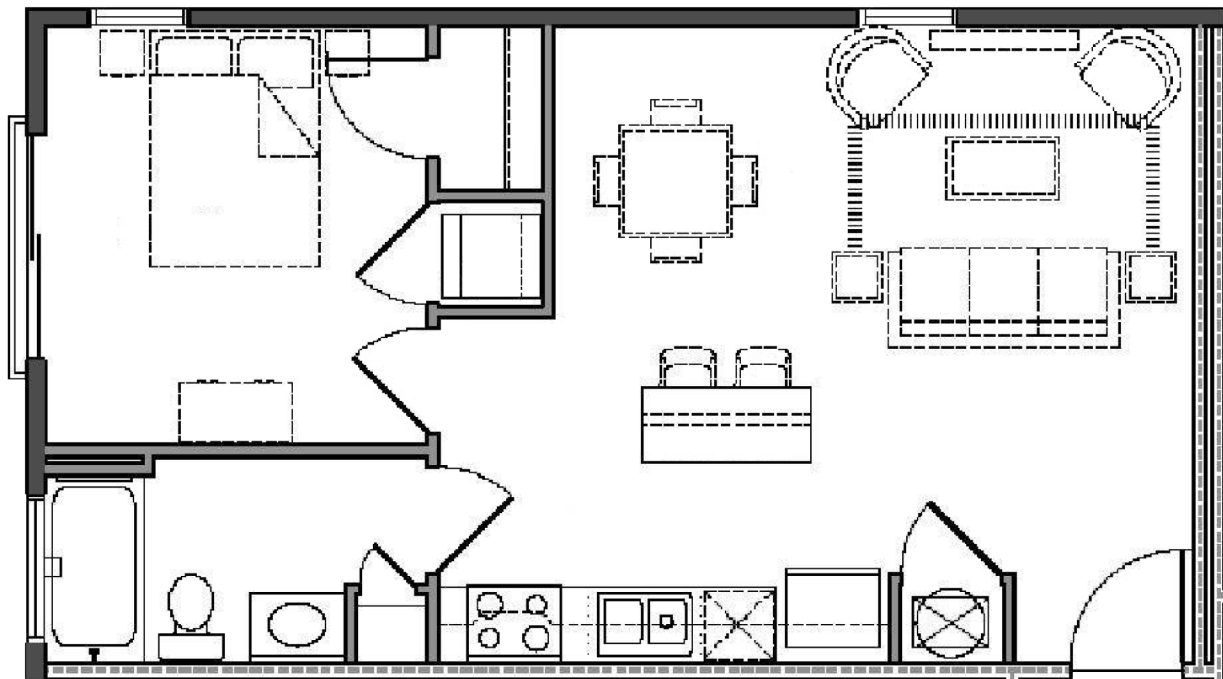

One Bedroom/ One Bathroom  
430-891 SF

# THE DAVY

514 East 35th Street  
Charlotte, NC 28205

Two Bedroom/ Two Bathroom  
970 SF

# THE DAVY

514 East 35th Street  
Charlotte, NC 28205

Loft  
430-891 SF