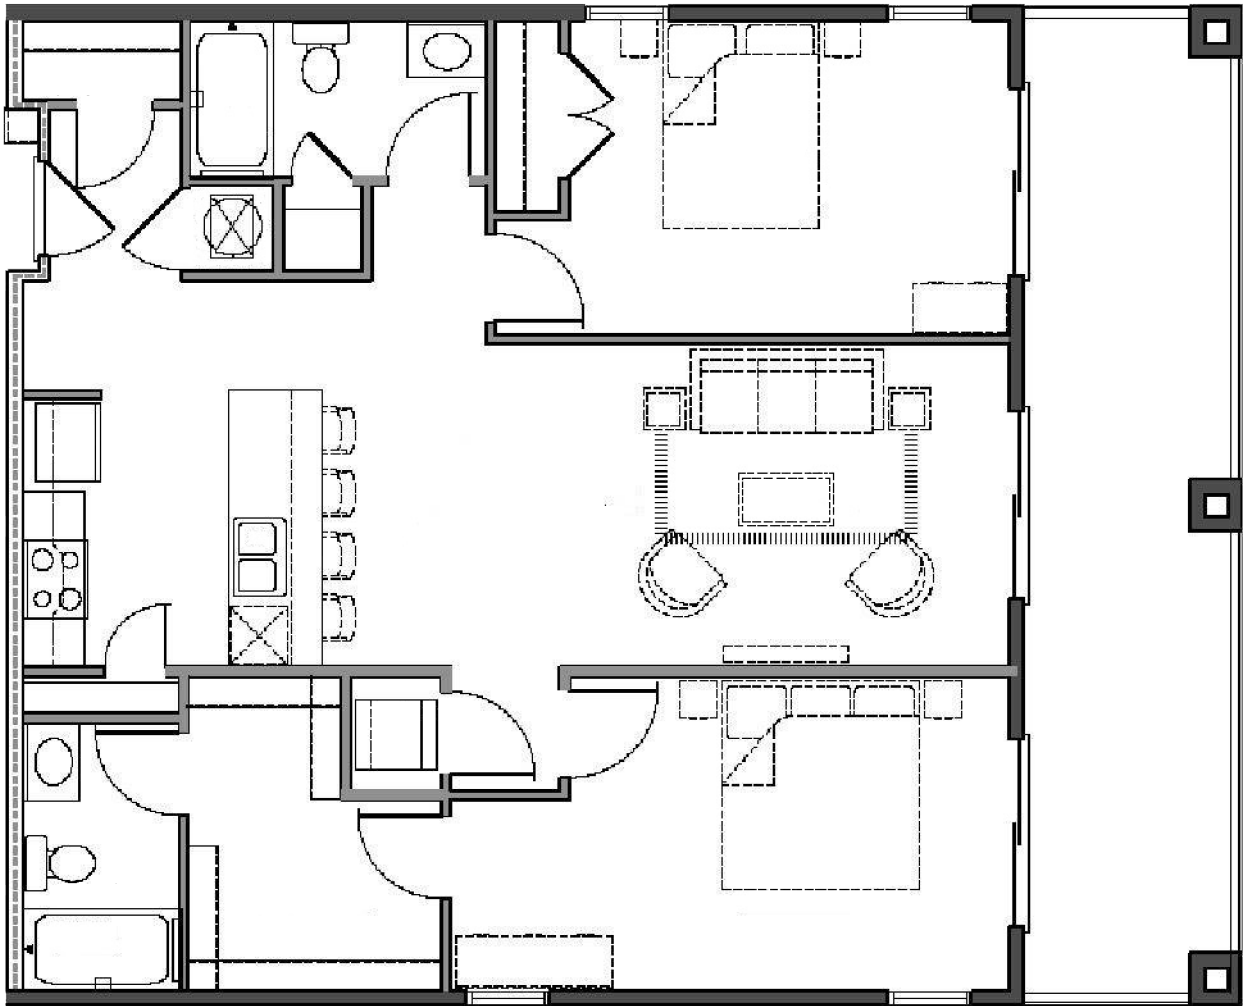

One Bedroom/ One Bathroom  
430-891 SF

# THE DAVY

514 East 35th Street  
Charlotte, NC 28205

Two Bedroom/ Two Bathroom  
970 SF

# THE DAVY

514 East 35th Street  
Charlotte, NC 28205

Loft  
430-891 SF